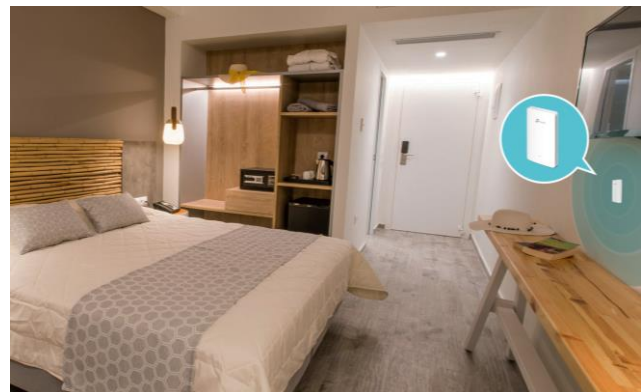

In 2019, we decided to upgrade most of our networking systems. We had checked and conducted research on the performance of TP-Link business solutions at other hotels. We asked for the collaboration of Kostas (Moustakas Telecommunications) and Stamatis (TP-Link Hellas). The result was fantastic. All the comments about our Wi-Fi and telephony services on websites like TripAdvisor, Trivago, and Booking have stopped, and our customers now have an excellent experience. We planned to continue our networking renovation throughout the rest of the hotel into 2020. Unfortunately, the global pandemic situation of COVID-19 didn't allow us to proceed so. We now know how to proceed, and we'll do so at the earliest convenient timeframe.

—PR Manager of White Dreams Resort (2020)