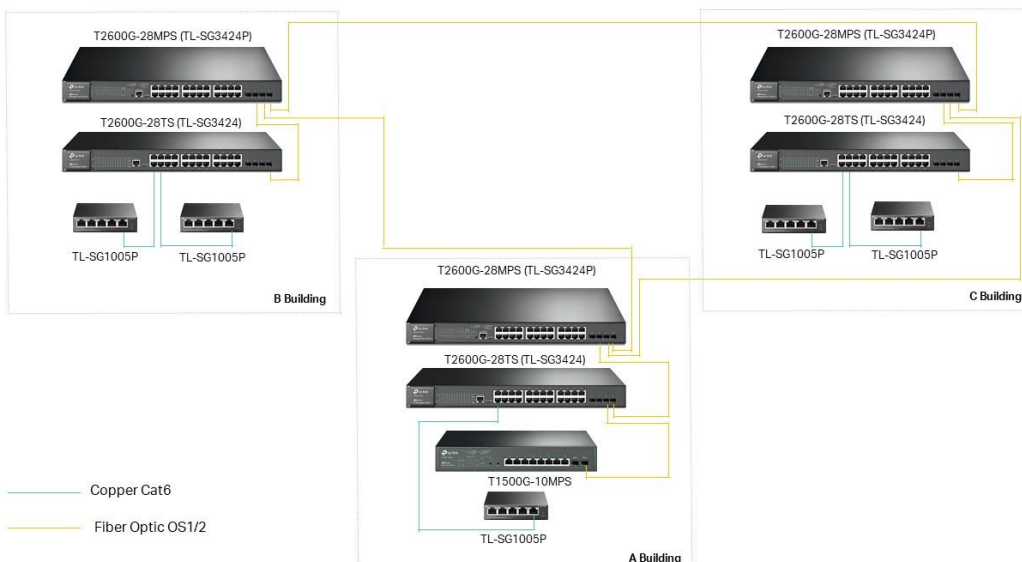

- Creating a LAN;
- Creating different VLANs (with distinct specific QoS) for:
  - Wi-Fi Corporate usage;
  - Wi-Fi Guest usage;
  - Wi-Fi On-Demand usage; and
  - Telephony usage;
- Establish how White Dreams Resort would offer wireless and wired IP Telephony.
- Determine how White Dreams Resort would manage the required networking materials, either locally and/or remotely;
- Designing three (3) Portal pages for each SSID (Corporate, Guest & On-Demand);
- Remote management of Wi-Fi at an internal Mini Market—for franchise usage; and
- Providing PoE recourses for IP-based cameras in the main building.

♥ SOLUTION

Talk n Feel – Moustakas Telecommunications and TP-Link Hellas provided a suitable networking solution that met all of the demands outlined by White Dreams Resort. TP-Link's partner implemented the project in conjunction with business-critical Pre-Sales & After-Sales support by TP-Link Hellas.

- **Backbone Network**

For the backbone network, the implemented solution used Fiber Optics and Copper FTP Cat6. It comprised 3 T2600G-28MPS(TL-SG3424P), 3 T2600G-28TS(TL-SG3424), 1 T1500G-10MPS, and 5 TL-SG1005P with the proper GBICs (SFP modules), per kind of Fiber Optic cable. As a topology, the network implemented the "Ring" type and per computer room while also implementing the "In a Row/Bus" connections.