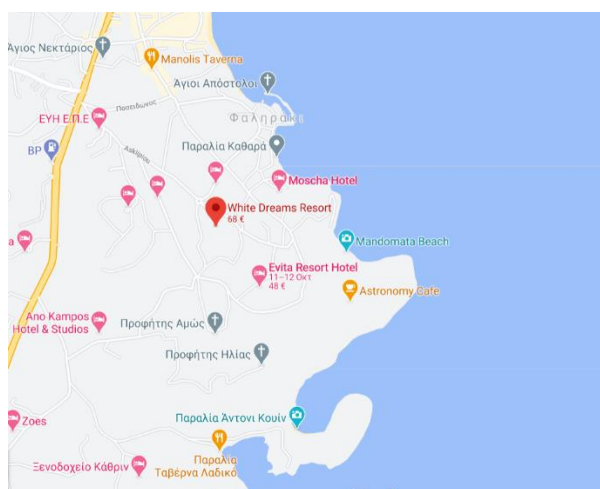

♥ BACKGROUND

White Dreams Resort is situated in a quiet location near Kathara beach. It is 1.5 km from the center of Faliraki, 12 km from the historic town of Rhodes & its main harbor, and just 18km from Diagoras International Airport.

White Dreams Resort has a strong aesthetic that is both contemporary and timeless, coupled with its wooden and inspirational modern design.

The restaurant offers an extensive buffet for breakfast, lunch, and dinner, featuring Greek and International cuisine. The main bar provides a perfect setting for a drink in the afternoon and cocktails in the evening. The pool bar overlooks the swimming pool and is a unique spot for refreshing beverages throughout the day. It features gorgeous sunset views for a drink in the afternoon and cocktails in the evening.

Main Building

- 24 hour reception
- 13 junior suites pool view
- Spa
- Restaurant
- Main bar

Around the Hotel

- 77 superior rooms pool view
- 18 superior rooms swim up
- 20 junior suites swim up
- 2 Swimming pools
- Pool bar
- Mini Market

Hotel Networking needs, using TP-Link products:

- Lobby, Restaurant & Main bar Wi-Fi coverage
- 80 room areas and pools
- 80 VoIP/SIP needs (upgrade)
- 20 PoE recourses for IP-based cameras at the main building
- Mini Market Wi-Fi coverage with franchise management
- Centralized Access Point Management – via Cloud