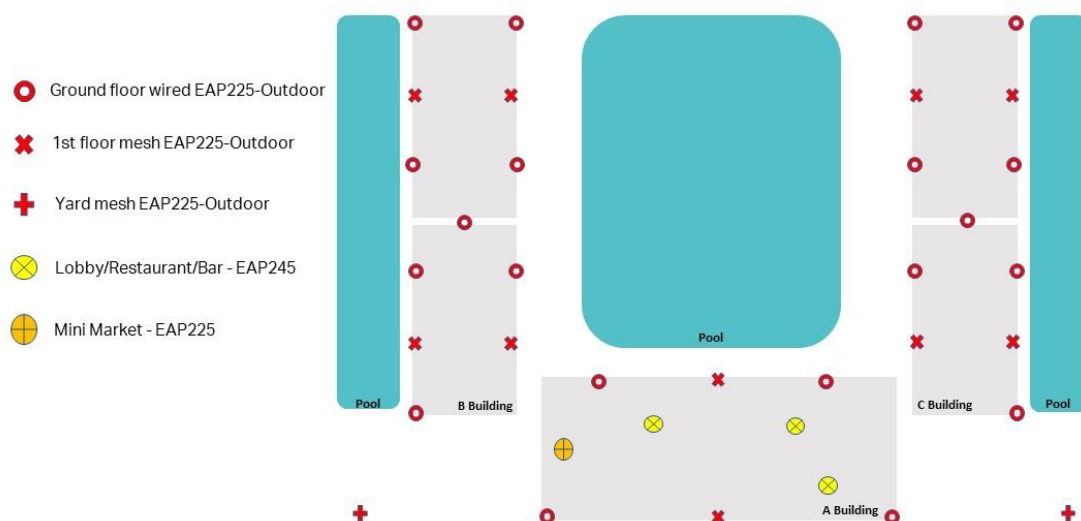

Wi-Fi Management Topology- A Building

General Layout Access Point Topology

♥ BUSINESS RESULTS

The White Dreams Resort is delighted with the implemented solution. The Omada ecosystem (along with the Jetstream series of switches) has provided the reliable and robust network performance that White Dreams Resort needed. Classic IP networking demands are now taken for granted: