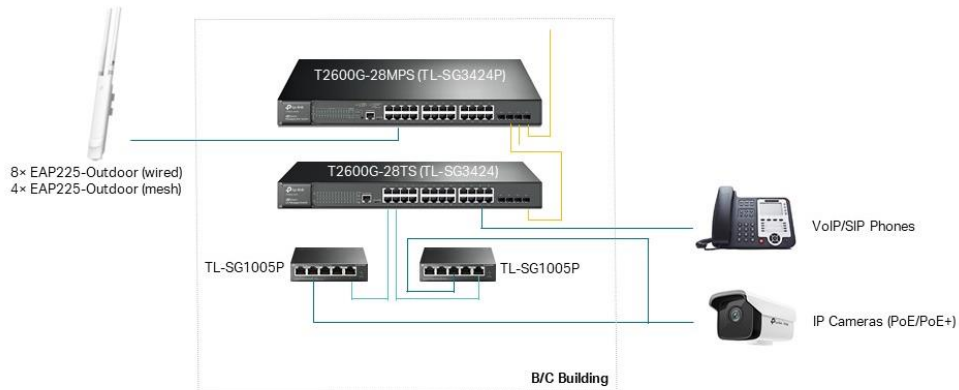

**Distributed Network Topology-
B & C Building (the same for each Rack)**

- **Wi-Fi Network Management**

For Wi-Fi network management, the implemented solution was based on TP-Link Cloud services and comprised of 2 OC200. All the related project collaborators use scaled management access via the Omada ecosystem. Moustakas-Telecommunications operates as admin, and the Receptionist uses the "voucher manager" whenever needed).

The 2nd OC200 is controlling the EAP225, which is located in the Mini Market. The admin rights here are only provided to the IT dept of the Mini Market's franchise company. For this area, the Omada Advertisement Prior to Login feature is used.