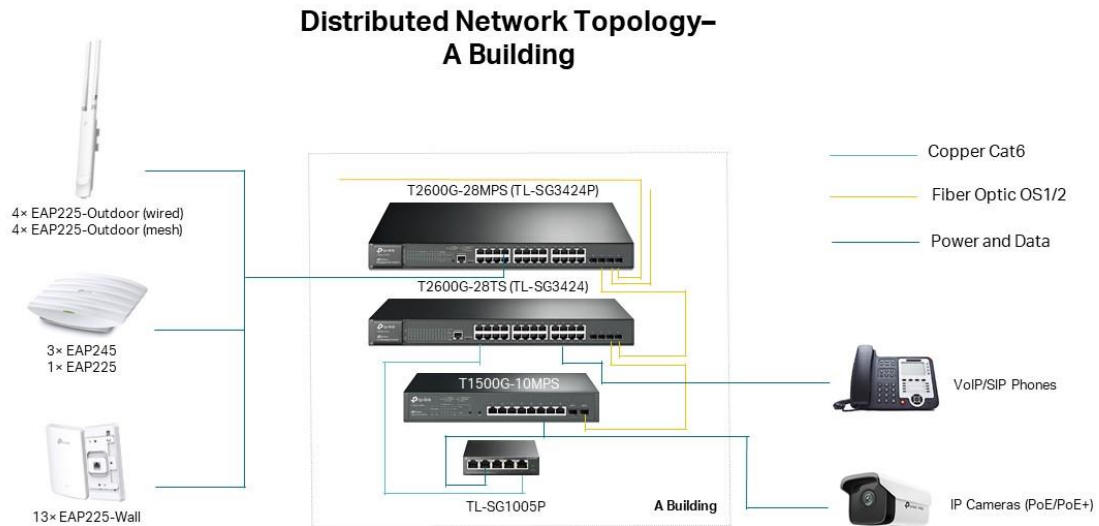

- **Distributed Network**

For the distributed network, the implemented solution was based on Copper cabling (Cat.6 – FTP) and comprised of 1 EAP225, 3 EAP245, 13 EAP225-Wall, and 32 EAP225-Outdoor.