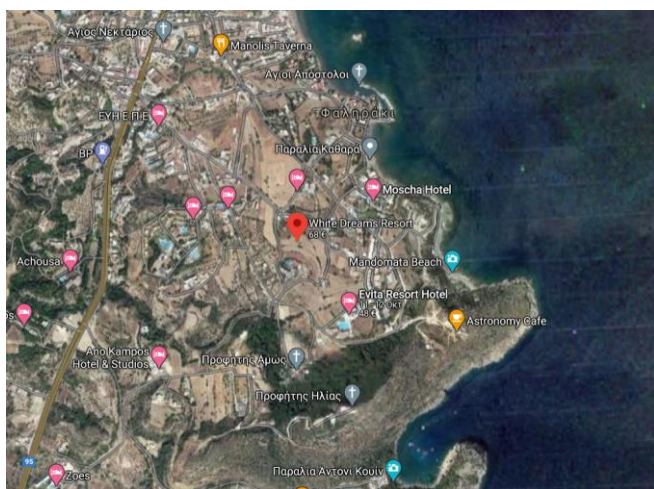

♥ BACKGROUND

White Dreams Resort is situated in a quiet location near Kathara beach. It is 1.5 km from the center of Faliraki, 12 km from the historic town of Rhodes & its main harbor, and just 18km from Diagoras International Airport.

White Dreams Resort has a strong aesthetic that is both contemporary and timeless, coupled with its wooden and inspirational modern design.

The restaurant offers an extensive buffet for breakfast, lunch, and dinner, featuring Greek and International cuisine. The main bar provides a perfect setting for a drink in the afternoon and cocktails in the evening. The pool bar overlooks the swimming pool and is a unique spot for refreshing beverages throughout the day. It features gorgeous sunset views for a drink in the afternoon and cocktails in the evening.

Main Building

- 24 hour reception
- 13 junior suites pool view
- Spa
- Restaurant
- Main bar

Around the Hotel

- 77 superior rooms pool view
- 18 superior rooms swim up
- 20 junior suites swim up
- 2 Swimming pools
- Pool bar
- Mini Market

Hotel Networking needs, using TP-Link products:

- Lobby, Restaurant & Main bar Wi-Fi coverage
- 80 room areas and pools
- 80 VoIP/SIP needs (upgrade)
- 20 PoE recourses for IP-based cameras at the main building
- Mini Market Wi-Fi coverage with franchise management
- Centralized Access Point Management – via Cloud